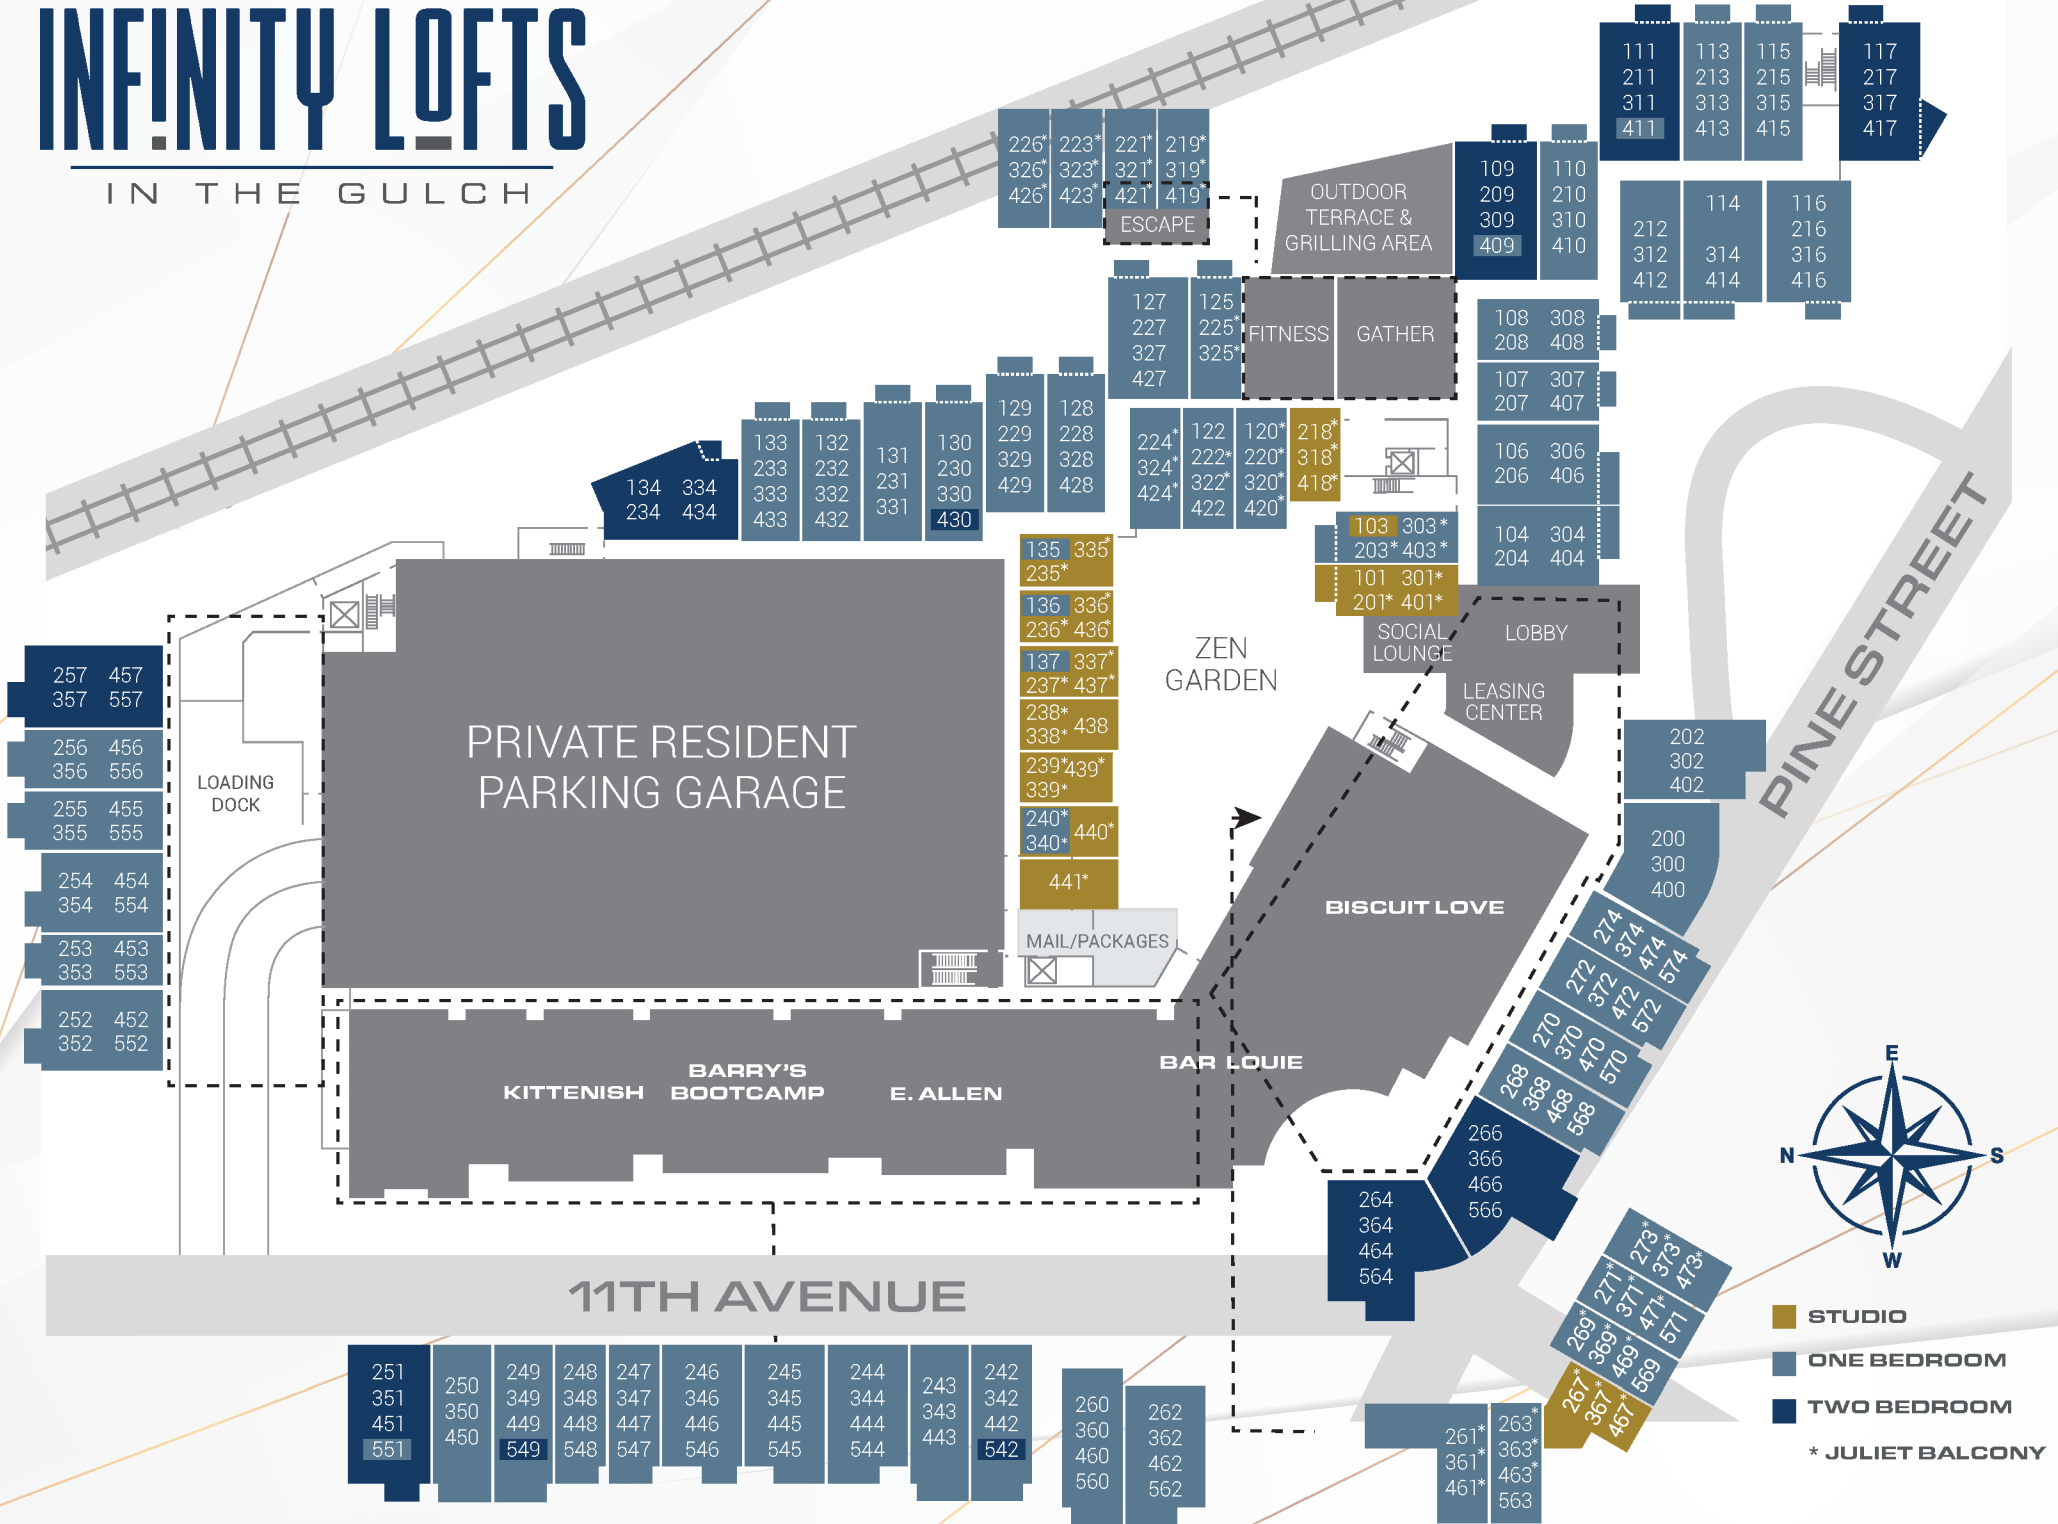

INFINITY LOFTS

IN THE GULCH

- STUDIO
- ONE BEDROOM
- TWO BEDROOM
- * JULIET BALCONY